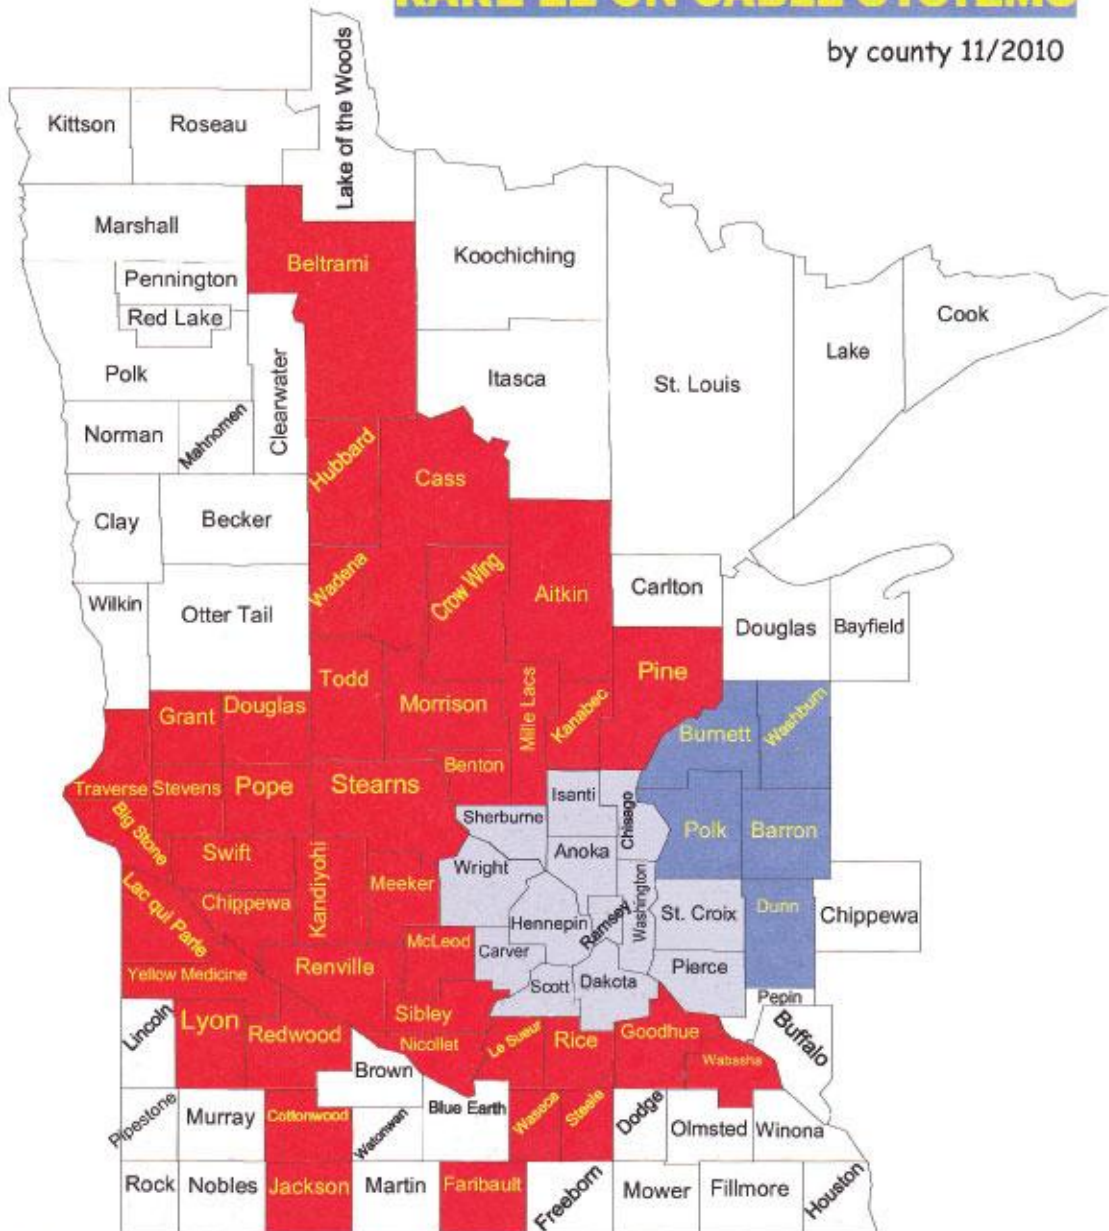

# KARE 11 ON CABLE SYSTEMS

by county 11/2010

- Metro Area
- MN Counties (KARE 11 DMA)